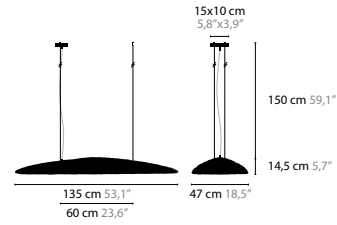

NIGHT IN PARIS

DESIGN BY COEN MUNSTERS

11710 / 11711 H8

11720 / 11721 H10

NIGHT IN PARIS H8

BASE: 8 X G9 / 220V / MAX. 40W

11710 CLEAR GLASS
11711 SILVER GLASS

COLOURS 00 01 02 05 16
COLOURS 00 01 02 05 16