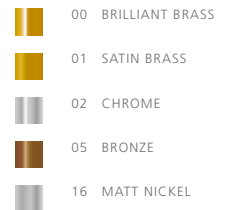

NIGHT IN PARIS

DESIGN BY COEN MUNSTERS

11710 / 11711 H8

11720 / 11721 H10

NIGHT IN PARIS H8

BASE: 8 X G9 / 220V / MAX. 40W

11710 CLEAR GLASS
11711 SILVER GLASS

COLOURS 00 01 02 05 16
COLOURS 00 01 02 05 16

NIGHT IN PARIS H10

BASE: 10 X G9 / 220V / MAX. 40W

11720 CLEAR GLASS
11721 SILVER GLASS

COLOURS 00 01 02 05 16
COLOURS 00 01 02 05 16

COLOURS

GENERAL INFORMATION: - ALL GLASS IS ITALIAN HANDMADE AND EVERY PIECE IS UNIQUE
- OTHER COLOURS FOR METAL PARTS ON REQUEST

▶ OTHER COLOURS
ON REQUEST