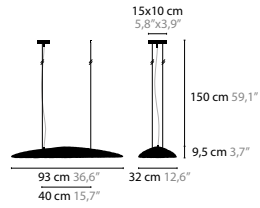

NIGHT IN PARIS

DESIGN BY COEN MUNSTERS

11710 / 11711 H8

11720 / 11721 H10

NIGHT IN PARIS H8

BASE: 8 X G9 / 220V / MAX. 40W

11710 CLEAR GLASS
11711 SILVER GLASS

COLOURS 00 01 02 05 16
COLOURS 00 01 02 05 16